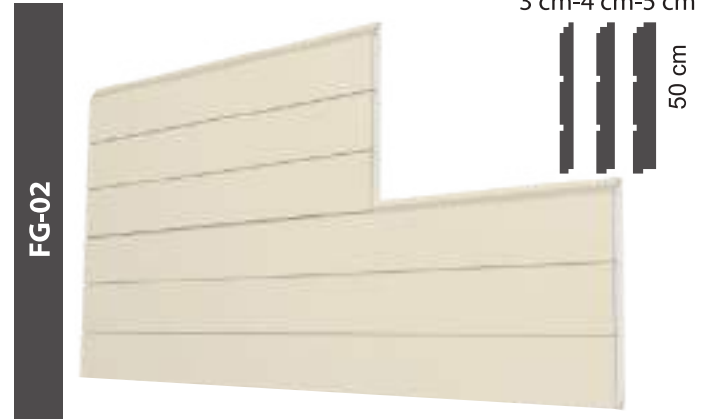

İÇİNDEKİLER / CONTENTS

● FUGA KAPLAMA / Fuga Exterior Wall Cladding / فلين تغطية الجدار الخارجي	04
● DESENLi KAPLAMA / Patterned Fuga Exterior Wall Cladding / فلين تغطية منقوشه جدار خارجي	07
● SÖVELER /jams / الإطارات الأبواب و النوافذ	09
● KAT SİLMESİ / Floor Molding / تاج	23
● DESENLi KAT SİLME / Patterned Floor Molding / تاج مزخرف	31
● TAÇ DEKOR / Crown Molding Decoration / تاج ديكور	38
● KÖŞE PROFİLİ / Corner Profile/ الزاوية	45
● KÖŞE TAŞI / Corner Stone/ حجر الزاوية	46
● LED PROFİLİ / Led Profiles / إنارة مخفي	48
● ÇİTA / Lath / كوبن	52
● BORU KAPLAMA / Pipe Cladding / تغطية الأنابيب	53
● MANTOLAMA ve KAPLAMA FUGASI / Insulation and Jacketing Fuga / فلين توكيب و تغطية	54
● SÜTUNLAR / Pillars / الأعمدة	55
● KAIDELER / Pedestals / القواعد	56
● DEKORATİF SÜSLER / Decorative Ornaments / الديكورات مزخرفة	57
● YAN DEKORLAR / Side Decorative / ديكورات جانبية	58
● PAYANDALAR / Buttress/ دعامات	60
● KİLİT TAŞI / Key Stone / حجر القفل	61
● HARPUŞTA / Capstone / تاج السطح	62